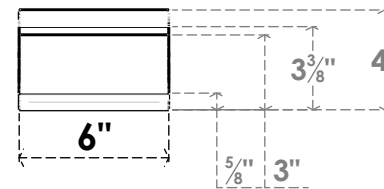

ITEM NUMBER: BRCPC060X26000X04000OLY

6"W X 26"D X 4"H OLYMPIC ARCHITECTURAL GRADE PVC CLOSED KNEE BRACE

SIDE PROFILE

FRONT PROFILE

ISOMETRIC

EKENA MILLWORK
 2300 WEST MAIN ST.
 CLARKSVILLE, TX 75426
 TOLL FREE: 866-607-0453
 WWW.EKENAMILLWORK.COM