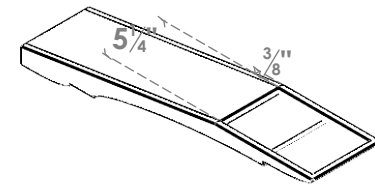

ITEM NUMBER: BRCPC060X26000X04000OLY

6"W X 26"D X 4"H OLYMPIC ARCHITECTURAL GRADE PVC CLOSED KNEE BRACE

SIDE PROFILE

FRONT PROFILE

ISOMETRIC

EKENA MILLWORK
 2300 WEST MAIN ST.
 CLARKSVILLE, TX 75426
 TOLL FREE: 866-607-0453
 WWW.EKENAMILLWORK.COM