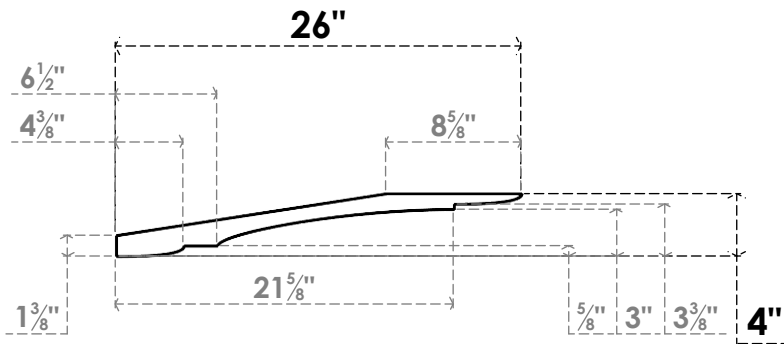

ITEM NUMBER: BRCPC060X26000X04000OLY

6"W X 26"D X 4"H OLYMPIC ARCHITECTURAL GRADE PVC CLOSED KNEE BRACE

SIDE PROFILE

FRONT PROFILE

ISOMETRIC

EKENA MILLWORK
 2300 WEST MAIN ST.
 CLARKSVILLE, TX 75426
 TOLL FREE: 866-607-0453
 WWW.EKENAMILLWORK.COM